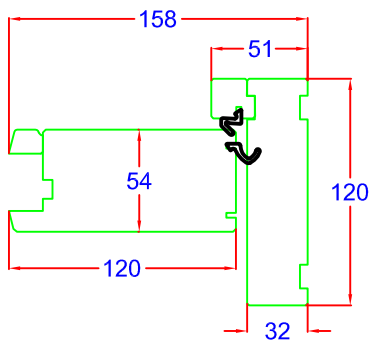

Canberra Sectional Sizes

Wellington Sectional Sizes

Vertical Section

Vertical Section

Jamb Section

Jamb Section

A	JP		03/09/07
Iss	Drawn By	DA No	Date
Title			
Canberra & Wellington Sectional Views			
Dwg. XD07119001			Iss. A