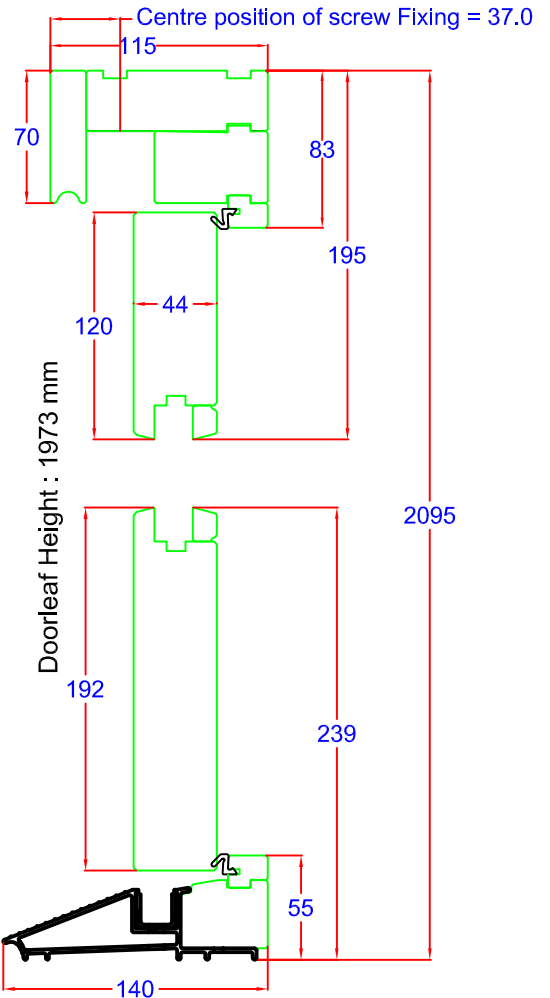

Canberra Sectional Sizes

Wellington Sectional Sizes

Vertical Section

Vertical Section

Jamb Section

Jamb Section

A	JP		03/09/07
Iss	Drawn By	DA No	Date
Title			
Canberra & Wellington Sectional Views			
Dwg. XD07119001			Iss. A

TOLERANCES AS PER STANDARD TOLERANCE SHEET
 UNSTATED SCALE 1:1

DEVELOPMENT