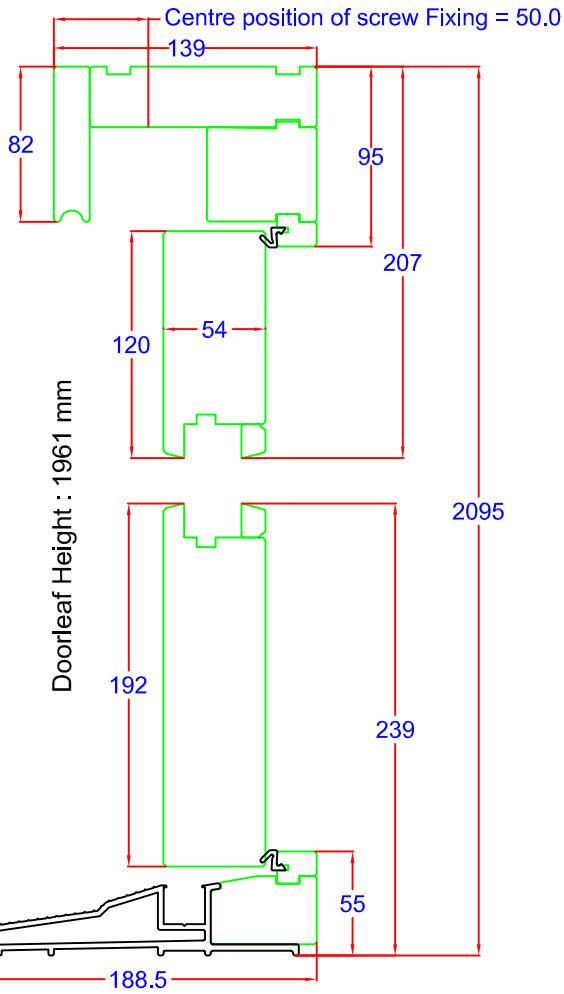

Canberra Sectional Sizes

Wellington Sectional Sizes

Vertical Section

Vertical Section

Jamb Section

Jamb Section

A	JP		03/09/07
Iss	Drawn By	DA No	Date
Title			
Canberra & Wellington Sectional Views			
Dwg. XD07119001			Iss. A

TOLERANCES AS PER STANDARD TOLERANCE SHEET
 UNSTATED SCALE 1:1

DEVELOPMENT