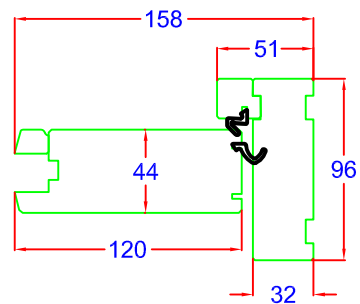

Canberra Sectional Sizes

Wellington Sectional Sizes

Vertical Section

Vertical Section

Jamb Section

Jamb Section

A	JP		03/09/07
Iss	Drawn By	DA No	Date
Title			
Canberra & Wellington Sectional Views			
Dwg. XD07119001			Iss. A